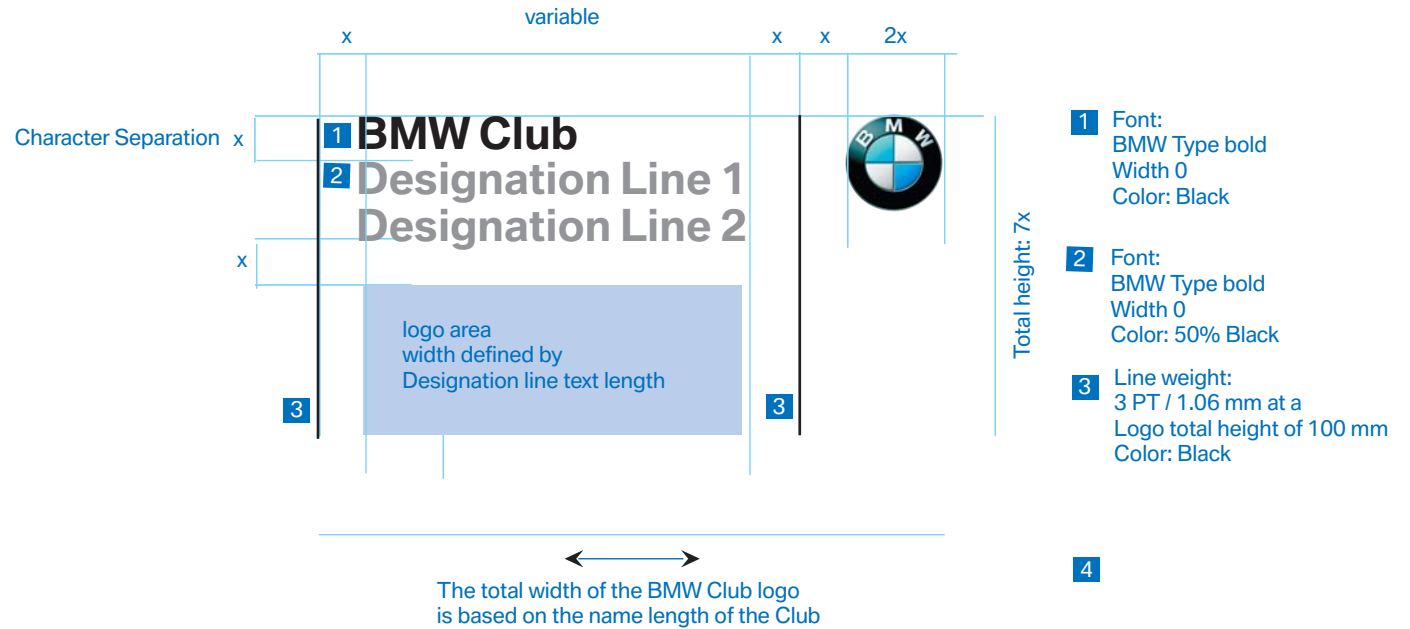

Updating the BMW Club of Canada logo based on the new guidelines

1. Determine size based on name

2. Convert logo element to new format

3. Completed change

Note: when logo is on apparel that has background color other than white, a white badge surround is required. Denoted by light blue box in sample above