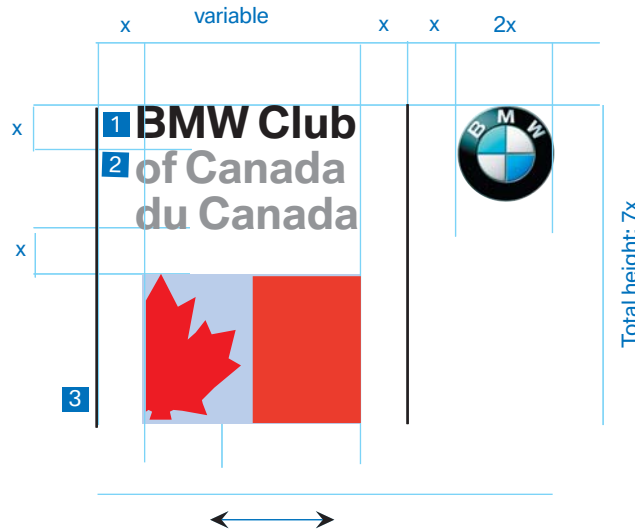

Updating the BMW Club of Canada logo based on the new guidelines

1. Determine size based on name

2. Convert logo element to new format

3. Completed change

Note: when logo is on apparel that has background color other than white, a white badge surround is required. Denoted by light blue box in sample above