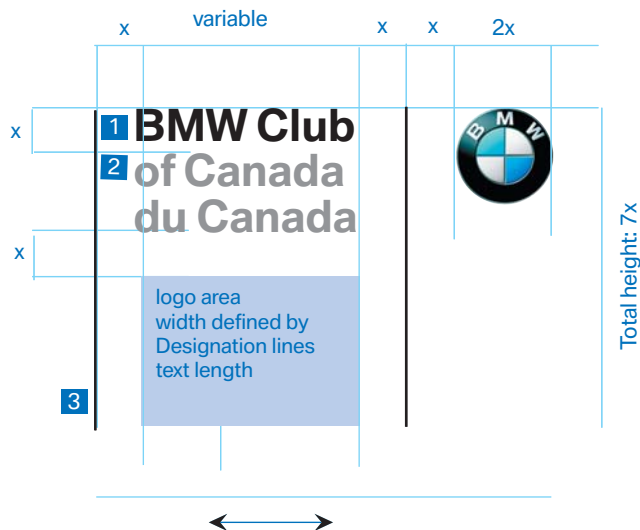

Updating the BMW Club of Canada logo based on the new guidelines

1. Determine size based on name

2. Convert logo element to new format

3. Completed change

Note: when logo is on apparel that has background color other than white, a white badge surround is required. Denoted by light blue box in sample above